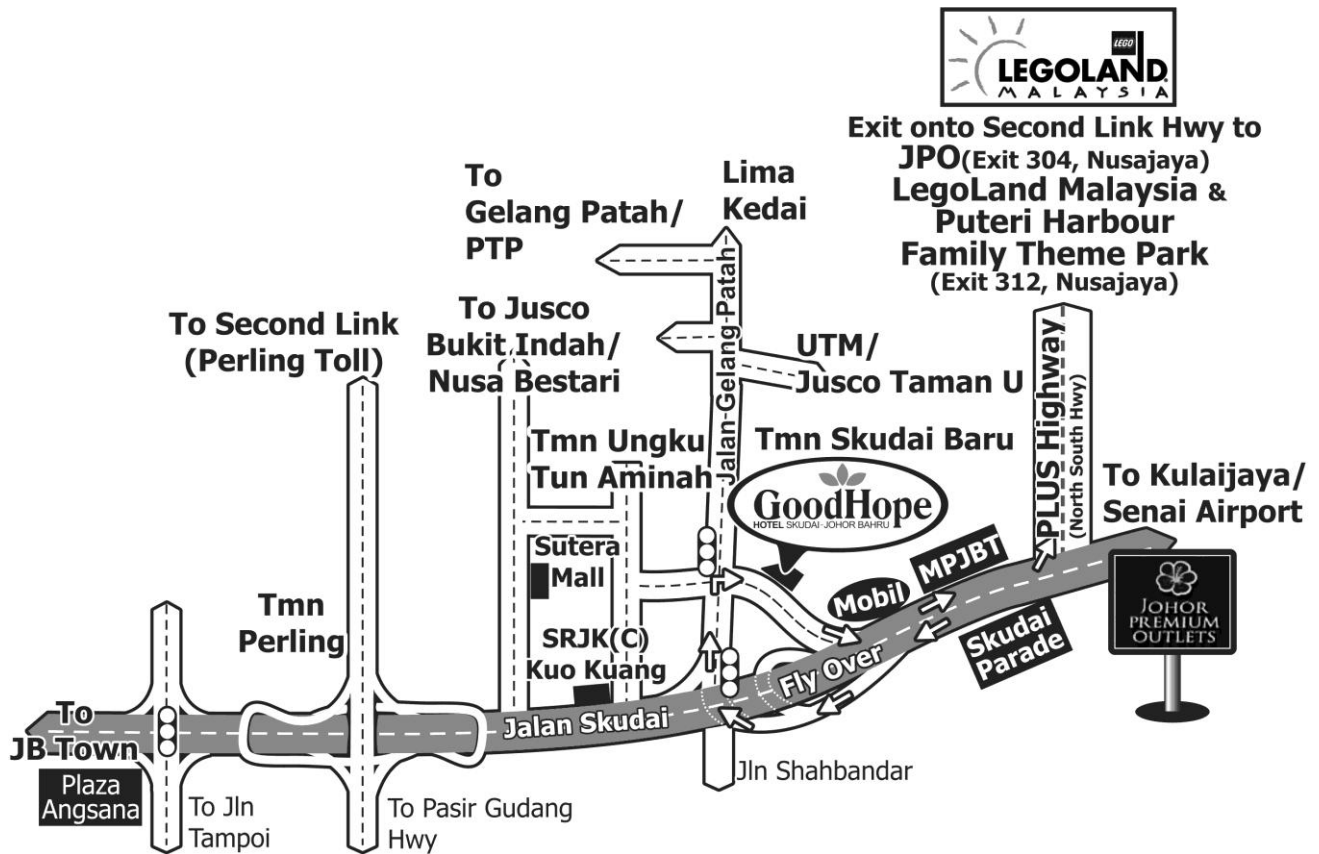

GoodHope Hotel, Skudai-Johor Bahru is a distinctive hotel located in Skudai, Johor, away from the hustle and bustle of the city centre.

We are easily accessible from the North South Highway or to / from either the Woodlands Causeway or Second Link. Our location is also close to the booming Iskandar Malaysia.

For the frequent travelers or business entrepreneurs, they will be pleased to know that our sister hotels which are strategically located in Penang, Kelana Jaya and Shah Alam enable the discerning travelers or entrepreneurs' easy access to various parts of the city or business districts.

Hotel Location

GPS 1.530442, 103.664264

Public Transport

- ◆ 3 min to Bus Terminal Taman Ungku Tun Aminah
- ◆ 5 min to Bus Station Tamn Sri Putri Skudai
- ◆ 15 min to Senai International Airport

Featured Location

- ◆ 5 min to North-South Highway, UTM, Southern College
- ◆ 20 min to JB Causeway/Woodland (Singapore) Check Point
- ◆ 25 min to Second Link/Tuas (Singapore) Check Point

Nearby Attraction

- ◆ 5 min to Suterama Mall (Dining hot spot)
- ◆ 10 min to Skudai Parade, Plaza Angsana & Jusco Bukit Indah
- ◆ 15 min to Legoland Malaysia, Sanrio Hello Kitty Town, Kota Iskandar & Danga Bay.